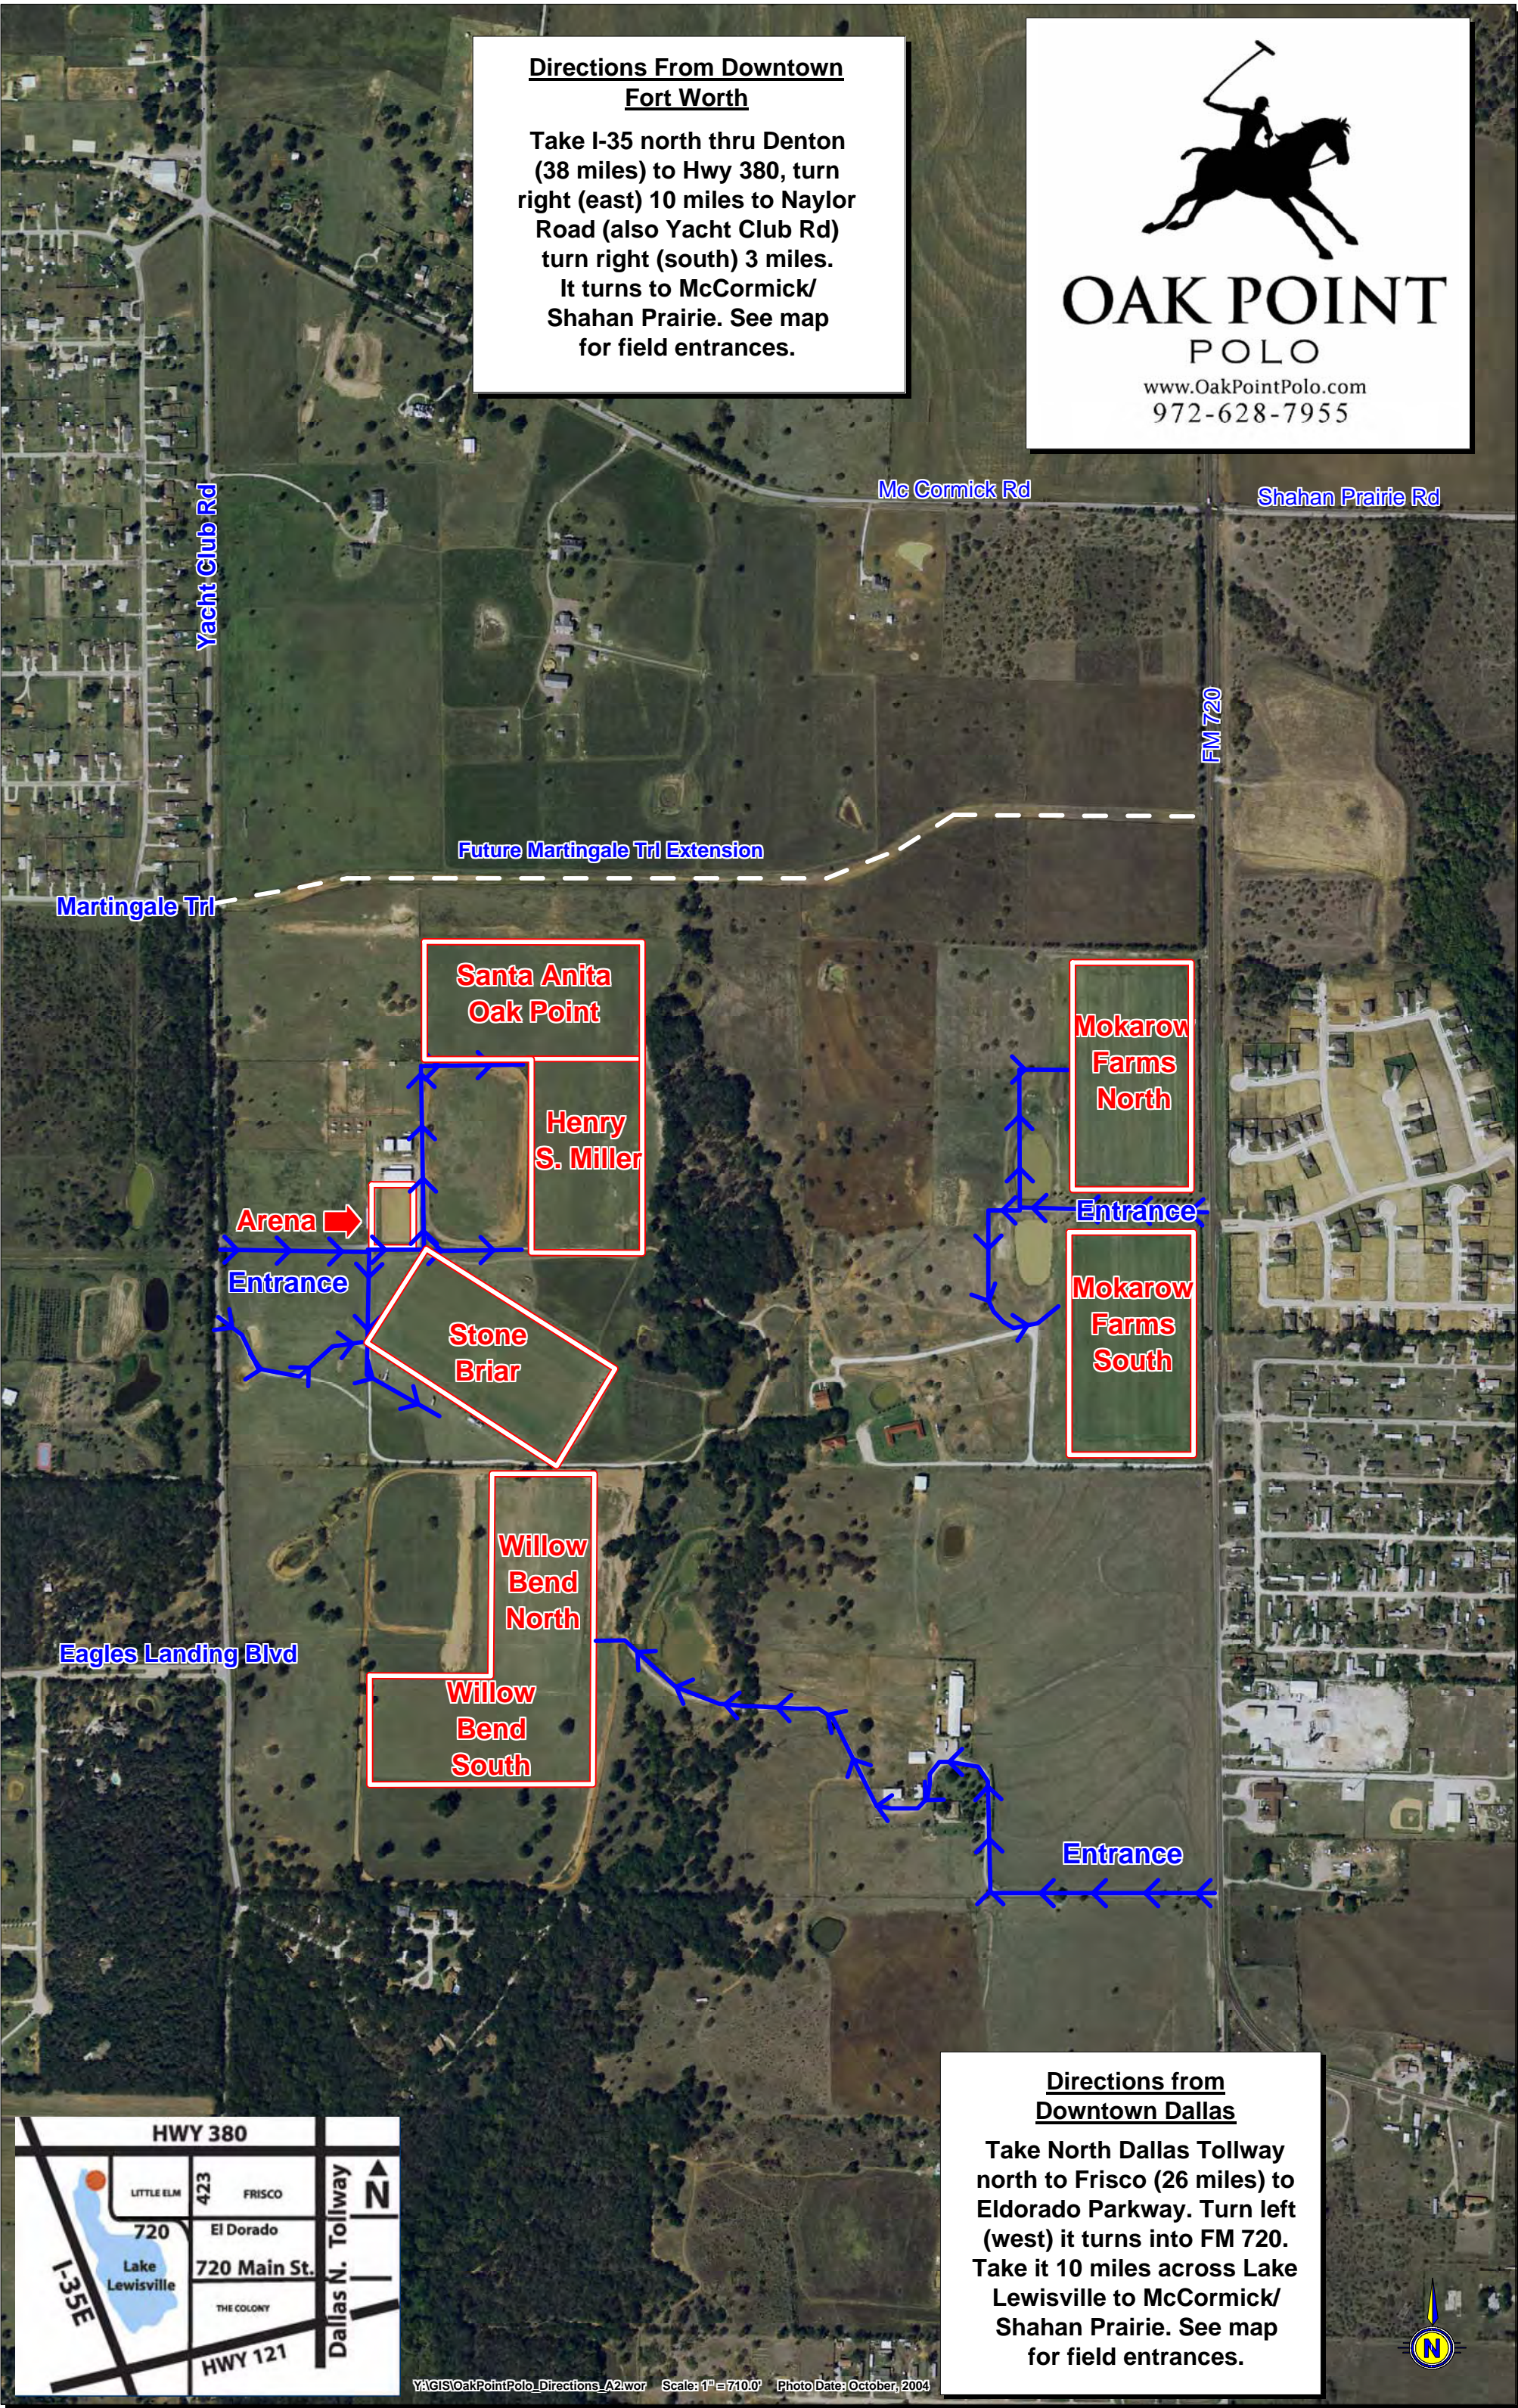

**Directions From Downtown Fort Worth**

Take I-35 north thru Denton (38 miles) to Hwy 380, turn right (east) 10 miles to Naylor Road (also Yacht Club Rd) turn right (south) 3 miles. It turns to McCormick/Shahan Prairie. See map for field entrances.

**OAK POINT**  
POLO

www.OakPointPolo.com  
972-628-7955

**Directions from Downtown Dallas**

Take North Dallas Tollway north to Frisco (26 miles) to Eldorado Parkway. Turn left (west) it turns into FM 720. Take it 10 miles across Lake Lewisville to McCormick/Shahan Prairie. See map for field entrances.